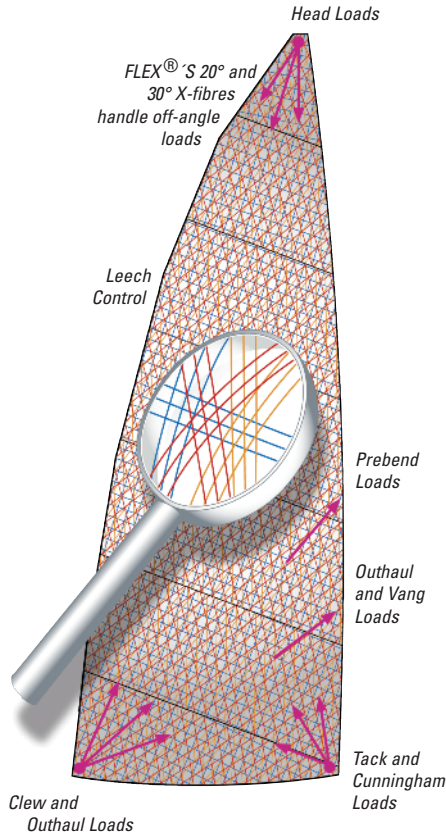

clear ahead

DIMENSION-POLYANT

... the true sailcloth producer

FLEX[®] Black

FLEX[®] Black

Technora[®] Black Cross Cut Laminate – The new FLEX[®] Black line incorporates Technora[®] Black Yarn in our sophisticated FLEX matrix of base 0-90° scrim and off angle yarns.

All four styles demonstrate excellent fill performance for crosscut applications while adding durability, impact resistance and UV stability. FLEX[®] Black is recommended as an alternative to the FLEX[®] Aramid styles for racers looking for the added value of increased longevity.

Flex[®] Black

FLEX[®] - excellent shape control

sailcloth technology

DIMENSION-POLYANT GmbH, Germany Headquarters

Speefeld 7
D-47906 Kempen
Phone: +49 (2152) 891 0
Fax: +49 (2152) 891 149
info@dimension-polyant.com

| Style | Weight | Warp | Fill | FLEX-PLY |
|-------------|--------|--------------------|--------------------|-----------------------------|
| FLX07 Black | 3.85 | 4 ends 1000T Black | 4 pick 1000T Black | 2x2 20° 1000T |
| FLX11 Black | 4.34 | 4 ends 1000T Black | 4 pick 1000T Black | 2x2 20° 1000T 2x2 1500T 30° |
| FLX15 Black | 5.25 | 5 ends 1000T Black | 5 pick 1500T Black | 2x2 20° 1000T 2x2 1500T 30° |
| FLX19 Black | 5.84 | 6 ends 1000T Black | 7 pick 1500T Black | 2x2 20° 1000T 2x2 1500T 30° |