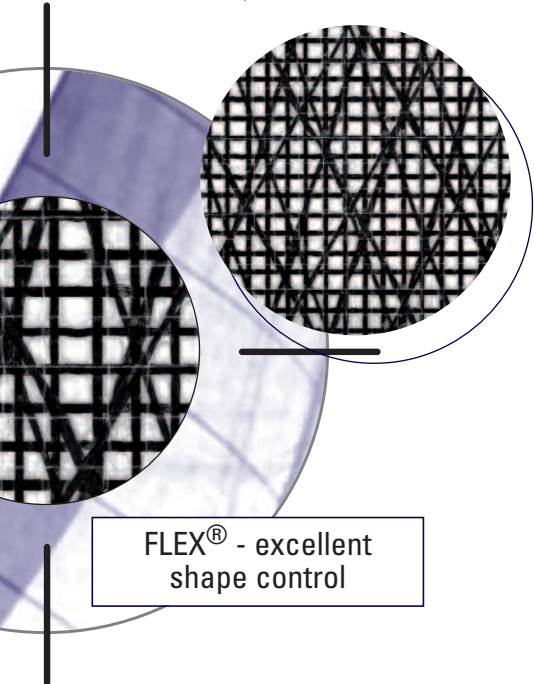

clear ahead

DIMENSION-POLYANT

... the true sailcloth producer

FLEX[®] Black

FLEX[®] Black

Technora[®] Black Cross Cut Laminate – The new FLEX[®] Black line incorporates Technora[®] Black Yarn in our sophisticated FLEX matrix of base 0-90° scrim and off angle yarns.

All four styles demonstrate excellent fill performance for crosscut applications while adding durability, impact resistance and UV stability. FLEX[®] Black is recommended as an alternative to the FLEX[®] Aramid styles for racers looking for the added value of increased longevity.

Flex[®] Black

FLEX[®] - excellent shape control

sailcloth technology

DIMENSION-POLYANT GmbH, Germany Headquarters

Speefeld 7
D-47906 Kempen
Phone: +49 (2152) 891 0
Fax: +49 (2152) 891 149
info@dimension-polyant.com

| Style | Weight | Warp | Fill | FLEX-PLY |
|-------------|--------|--------------------|--------------------|-----------------------------|
| FLX07 Black | 3.85 | 4 ends 1000T Black | 4 pick 1000T Black | 2x2 20° 1000T |
| FLX11 Black | 4.34 | 4 ends 1000T Black | 4 pick 1000T Black | 2x2 20° 1000T 2x2 1500T 30° |
| FLX15 Black | 5.25 | 5 ends 1000T Black | 5 pick 1500T Black | 2x2 20° 1000T 2x2 1500T 30° |
| FLX19 Black | 5.84 | 6 ends 1000T Black | 7 pick 1500T Black | 2x2 20° 1000T 2x2 1500T 30° |